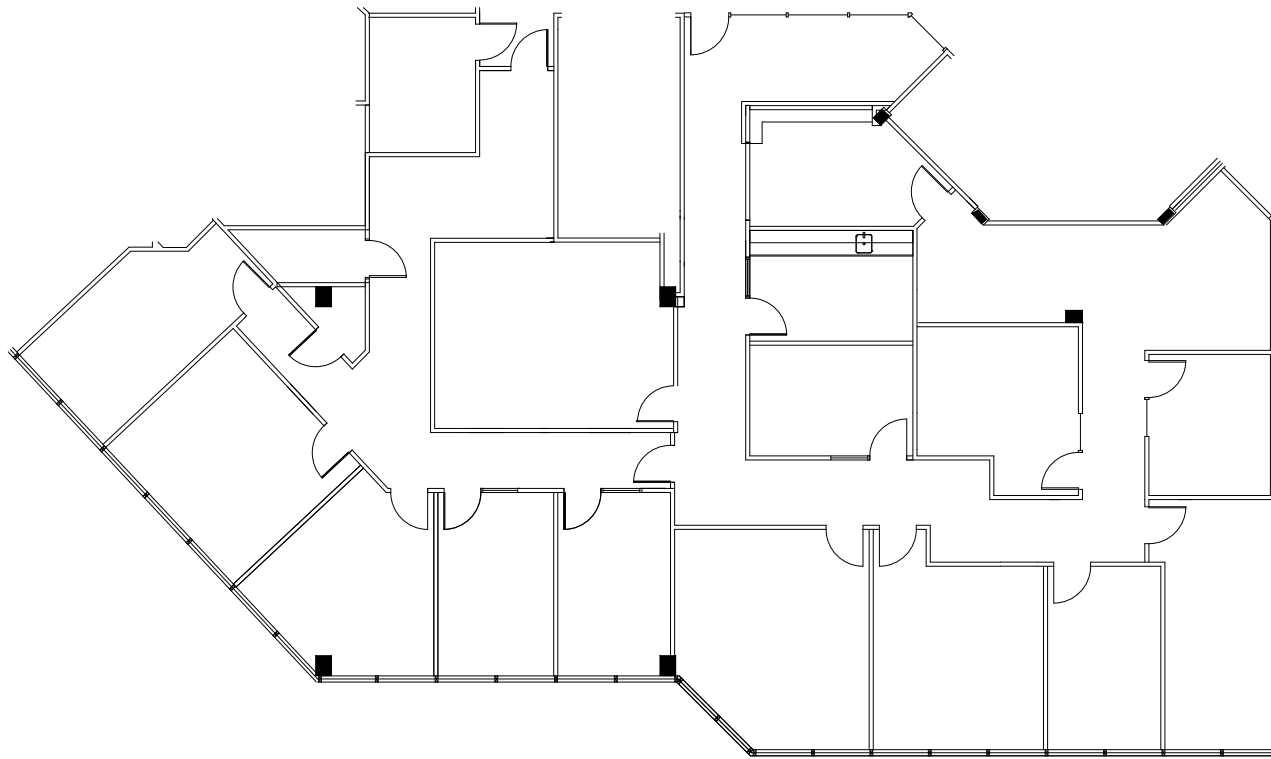

One Katy Plaza

11111 Katy Freeway
Houston, TX 77079

Suite 900

4,908 RSF

Jack A. Russo
713 425 1808
jack.russo@am.jll.com

1400 Post Oak Blvd Suite 1100 | Houston, TX 77056 | +1 713 888 4000 | www.jll.com/houston